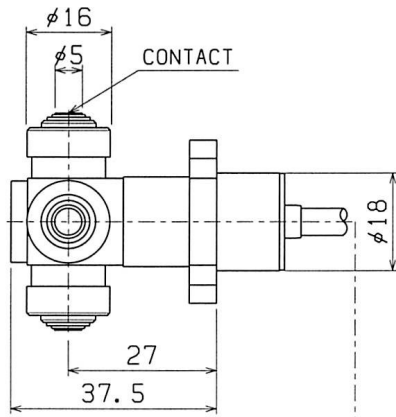

LED LAMP  
NORMALLY LIT  
PUSH UNLIT

SET NUMBER: H4A-12-20S  
COMPOSITION [ SENSOR H4A-12-20H  
EXTENSION CABLE CA2-5

	NAME	TOOL SETTING PROBE
A4	DRAWING NUMBER	H4A-12-20S
1:1	 <b>TOOLSSENSOR.COM</b>	