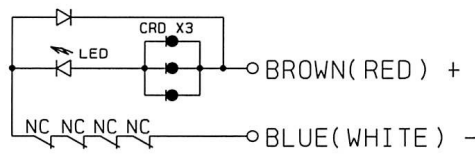

LED LAMP  
NORMALLY LIT  
PUSH UNLIT

SET NUMBER: H4A-12-20S  
COMPOSITION [ SENSOR H4A-12-20H  
EXTENSION CABLE CA2-5

	NAME	TOOL SETTING PROBE
A4	DRAWING NUMBER	H4A-12-20S
1:1	 <b>TOOLSSENSOR.COM</b>	