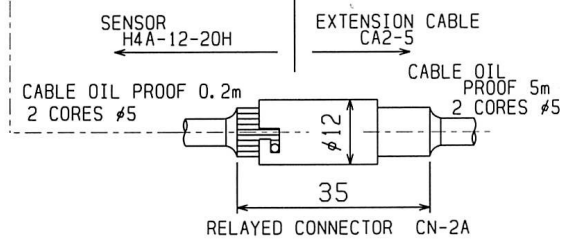

LED LAMP  
NORMALLY LIT  
PUSH UNLIT

SET NUMBER: H4A-12-20S  
COMPOSITION [ SENSOR H4A-12-20H  
EXTENSION CABLE CA2-5

	NAME	TOOL SETTING PROBE
A4	DRAWING NUMBER	H4A-12-20S
1:1	 <b>TOOLSSENSOR.COM</b>	