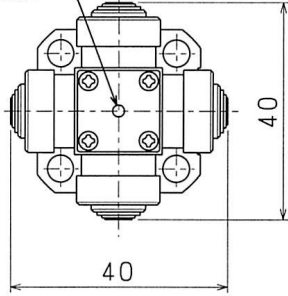

LED LAMP  
NORMALLY LIT  
PUSH UNLIT

SET NUMBER: H4A-12-20S  
COMPOSITION [ SENSOR H4A-12-20H  
EXTENSION CABLE CA2-5

	NAME	TOOL SETTING PROBE
A4	DRAWING NUMBER	H4A-12-20S
1:1	 <b>TOOLSSENSOR.COM</b>	