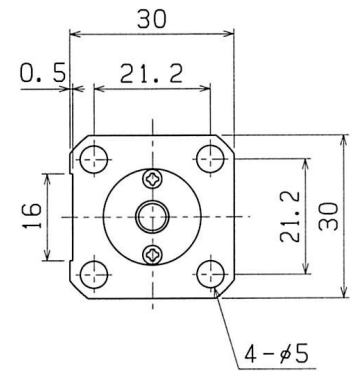

LED LAMP  
NORMALLY LIT  
PUSH UNLIT

SET NUMBER: H4A-12-20S  
COMPOSITION [ SENSOR H4A-12-20H  
EXTENSION CABLE CA2-5

	NAME	TOOL SETTING PROBE
A4	DRAWING NUMBER	H4A-12-20S
1:1	 <b>TOOLSSENSOR.COM</b>	